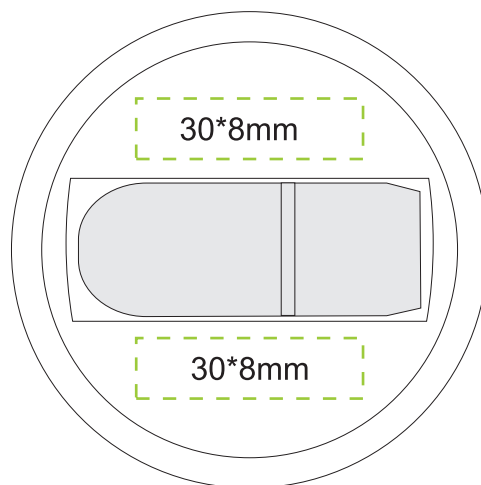

# ARTWORK FOR APPROVAL

@100% size

- Rotary Digital print: 180mm W X 80 mm H,  
Rotary screen print-180(W)X80(H)MM (1 colour)
- Digital print: 45 mm W X 50 mm H
- Laser engraving -35(W)X70(H MM), B:30(W)X8(H) MM

> Product Code: Jm022  
 > Product Size: 7cm Height: 13.5cm  
 > Decoration Area: Rotary Digital print: 180mm W X 80 mm H,  
 Digital print: 45 mm W X 50 mm H  
 Rotary screen print-180(W)X80(H)MM (1 colour)  
 Laser engraving -35(W)X70(H MM), B:30(W)X8(H) MM