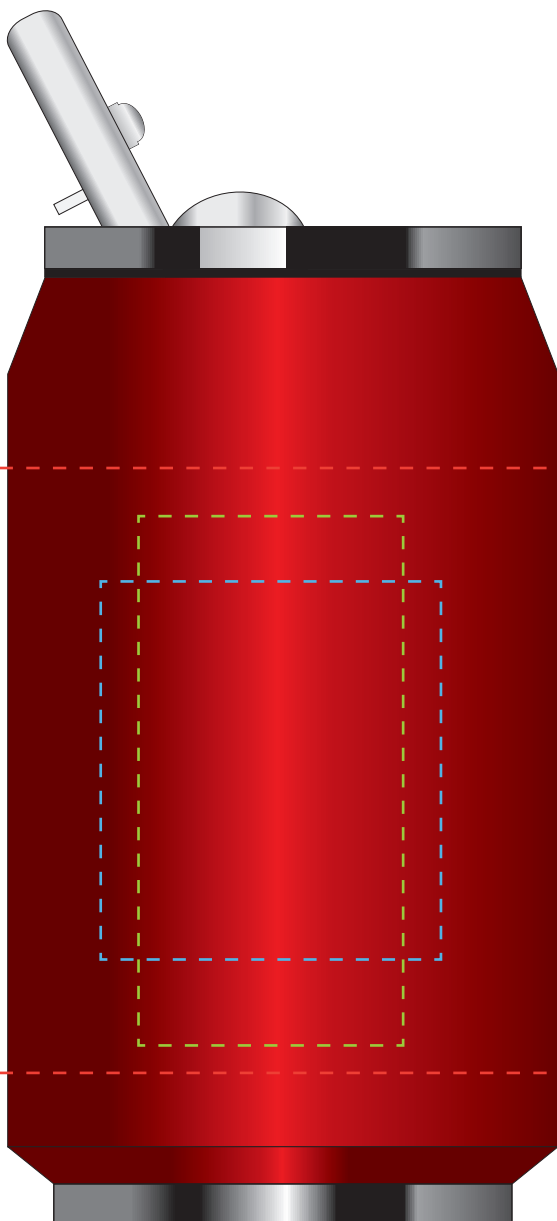

# ARTWORK FOR APPROVAL

@100% size

- Rotary Digital print: 180mm W X 80 mm H,  
Rotary screen print-180(W)X80(H)MM (1 colour)
- Digital print: 45 mm W X 50 mm H
- Laser engraving -35(W)X70(H MM), B:30(W)X8(H) MM

> Product Code: Jm022  
 > Product Size: 7cm Height: 13.5cm  
 > Decoration Area: Rotary Digital print: 180mm W X 80 mm H,  
 Digital print: 45 mm W X 50 mm H  
 Rotary screen print-180(W)X80(H)MM (1 colour)  
 Laser engraving -35(W)X70(H MM), B:30(W)X8(H) MM