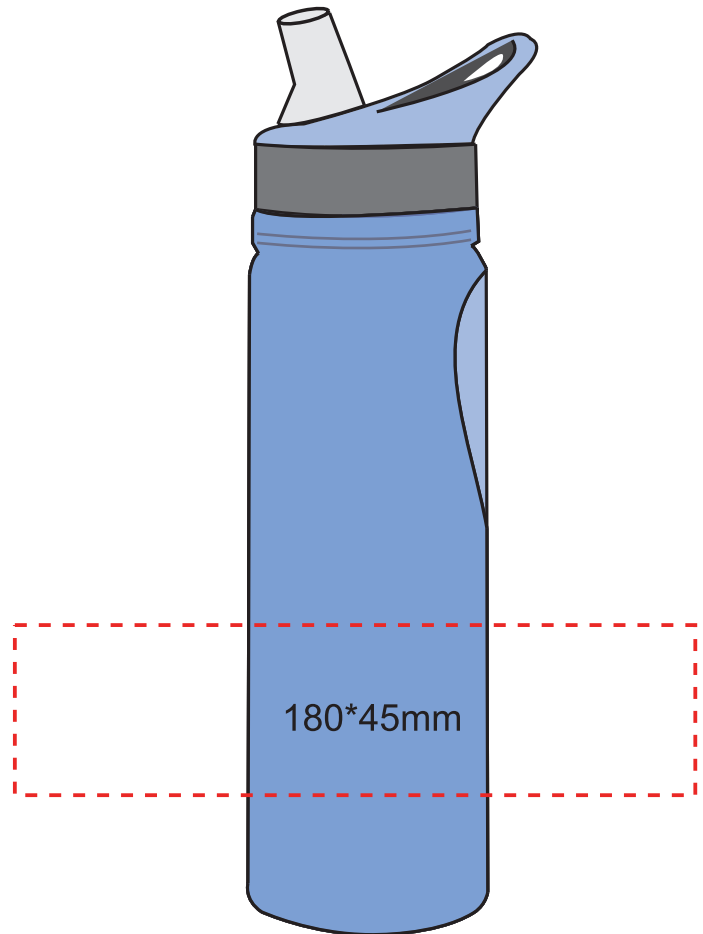

ARTWORK FOR APPROVAL

scale 50%

- > Product Code: Jm024
- > Product Size: 245X78MM
- > Decoration Area: Rotary screen print:180(W)X45(H)MM (maximum 1 colour)

job will not proceed without signature approval. If approval is not approved, delivery could be jeopardised.