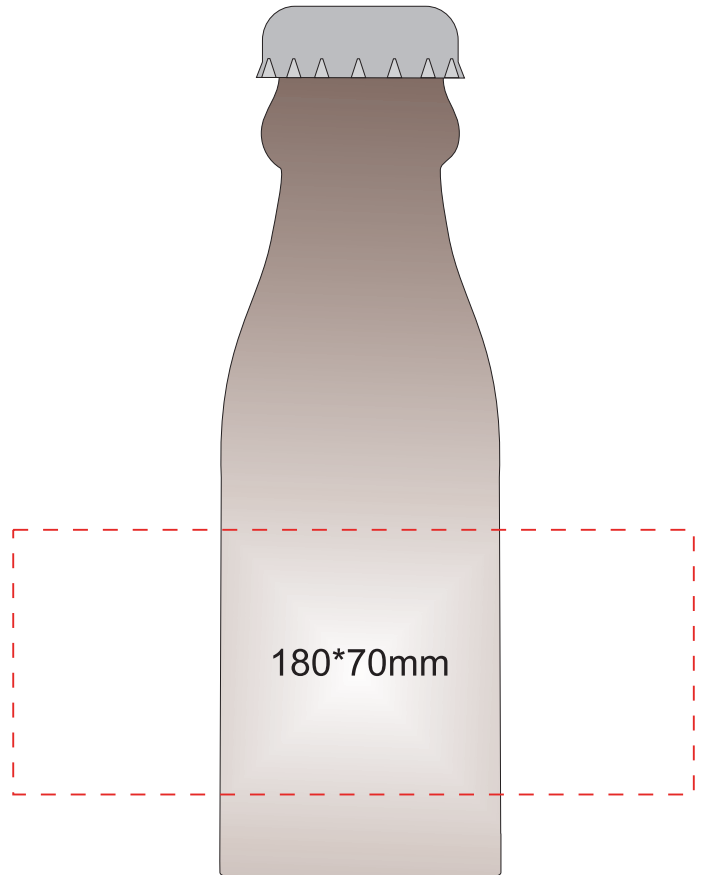

ARTWORK FOR APPROVAL

@50% size

- > Product Code: Jm026
- > Product Size: 230X72 MM
- > Decoration Area: Rotary screen print:180(W)X70(H)MM (maximum 1 colour)

job will not proceed without signature approval. *If approval is not approved, delivery could be jeopardised.*