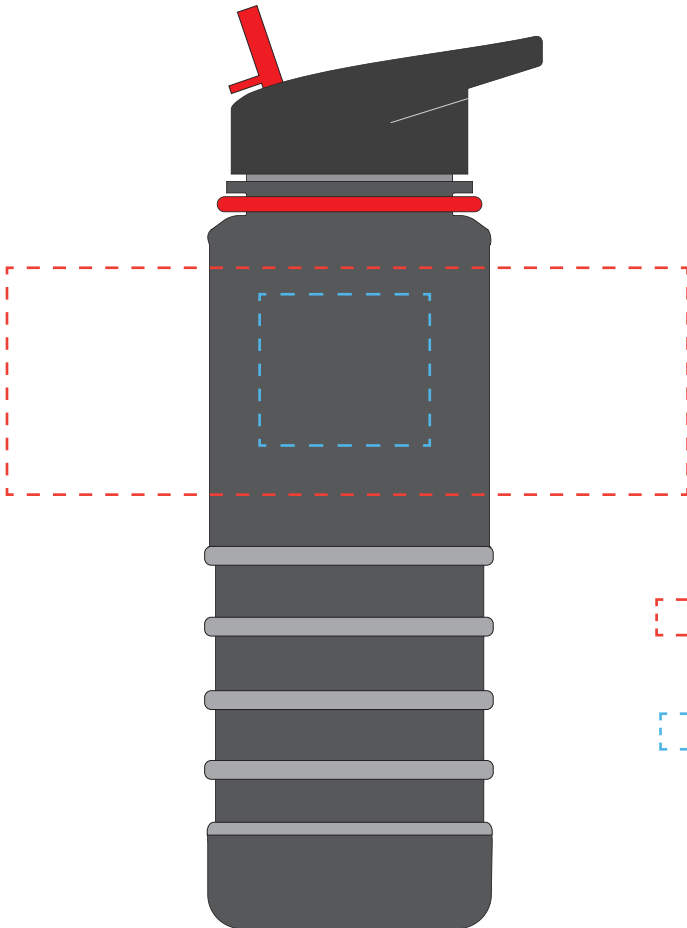

ARTWORK APPROVAL

ACTUAL SIZE 50%

- Rotary Digital print-180(W)X60(H)MM (Full colours
Rotary screen print-180(W)X60(H)MM
- Digital print: 45 mm W X 40 mm H

- > Product Code: Jm028
- > Product Size: 243x74(d) mm
- > Decoration Area: Rotary Digital print-180(W)X60(H)MM (Full colours)
Rotary screen print-180(W)X60(H)MM
Digital print: 45 mm W X 40 mm H