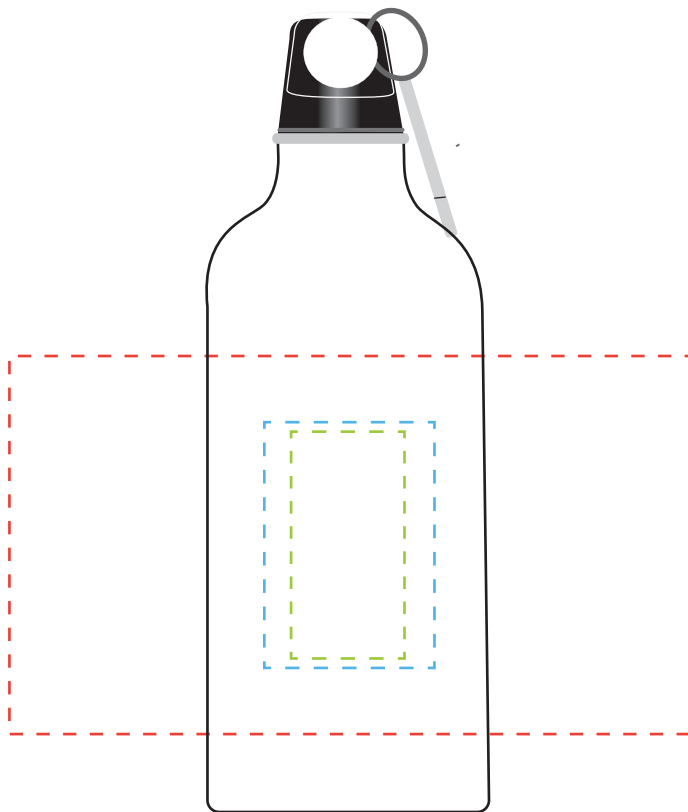

## @50%

 Rotary screen Printing: 180(wide)lx100(high) mm(1 colour)

Rotary Digital print: 180mm W X 100 mm H,

 Digital print: 45 mm W X 65 mm H

 Laser Engraving:30(wide)lx60(high) mm

- > Product Code: Jm032
- > Product Size: DIA 73 x 210 mm
- > Decoration Area: Laser Engraving:30(wide)lx60(high) mm  
Rotary screen Printing: 180(wide)lx100(high) mm(1 colour)  
Rotary Digital print: 180mm W X 100 mm H,  
Digital print: 45 mm W X 65 mm H