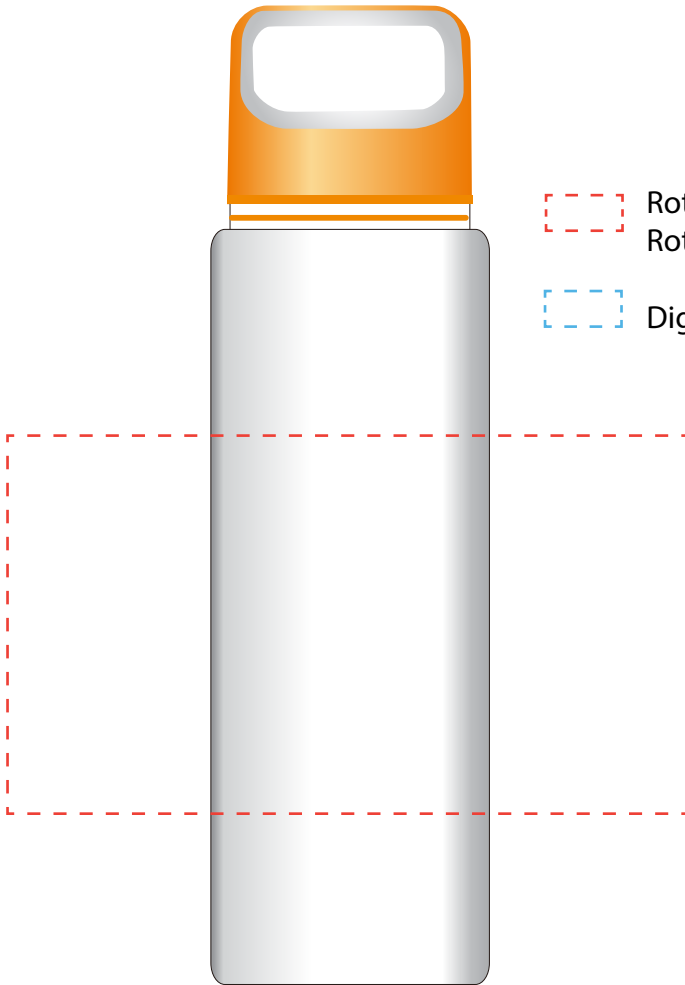

ARTWORK FOR APPROVAL

@50% size

- Rotary digital print-180(W)X100(H)MM (full colour)
Rotary screen print-180(W)X100(H)MM (maximum 1 colour)
- Digital print: 45 mm W X 65 mm H (full colour)

- > Product Code: Jm036
- > Product Size: 250 mm x 72 mm
- > Decoration Area: Rotary digital print-180(W)X100(H)MM (full colour)
Digital print: 45 mm W X 65 mm H (full colour)
Rotary screen print-180(W)X100(H)MM (maximum 1 colour)