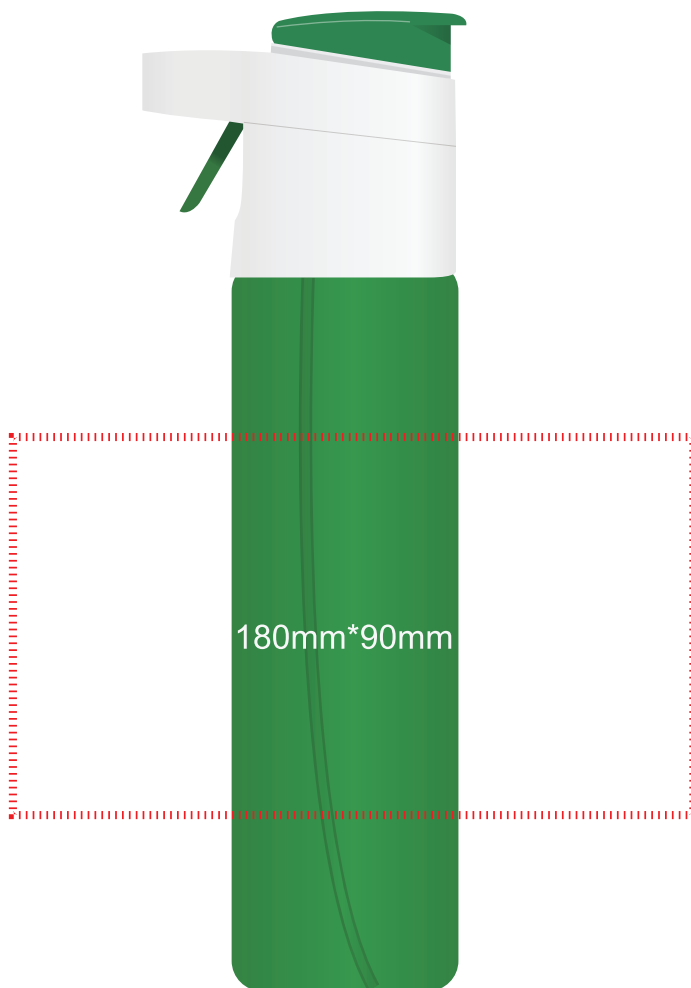

# ARTWORK FOR APPROVAL

@50% size

- > Product Code: Jm040
- > Product Size: 260 mm x 72 mm
- > Decoration Area: Pad print:35(W)X50 (H) MM ( maximum 2 colours)  
Rotary screen print:180(W)X100(H)MM ( maximum 1 colour)  
4 cp digital print: 25(W) x 75(H) MM;25(W) x 100(H)MM