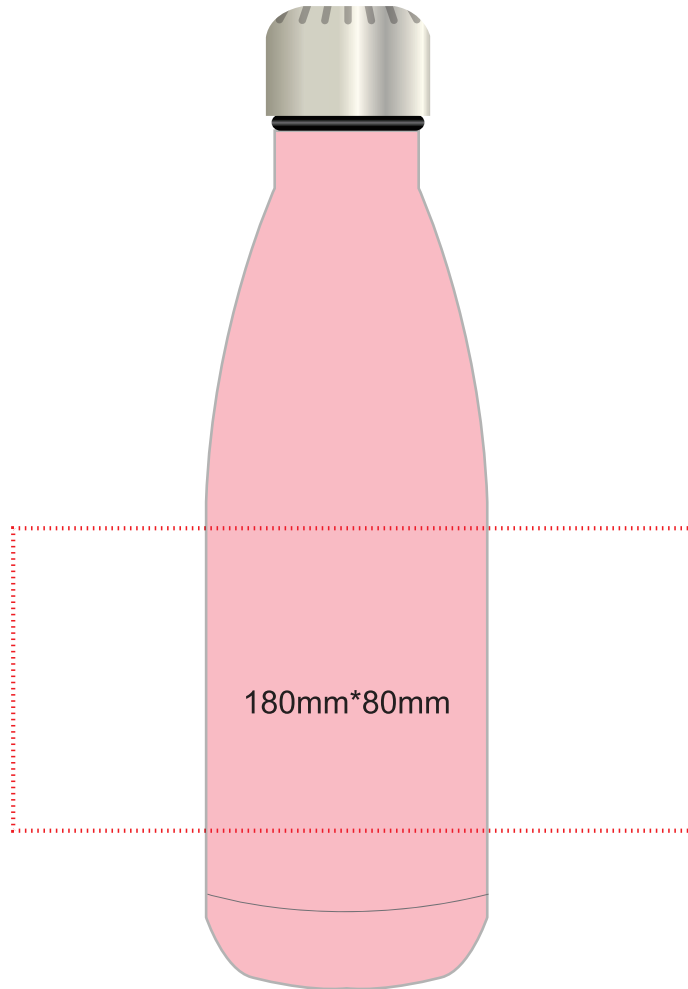

ARTWORK FOR APPROVAL

@50% size

- > Product Code: Jm048
- > Product Size: 700ml
- > Decoration Area: Rotary screen print: 180(W)X80(H)MM, (1 colour)

job will not proceed without signature approval. *If approval is not approved, delivery could be jeopardised.*